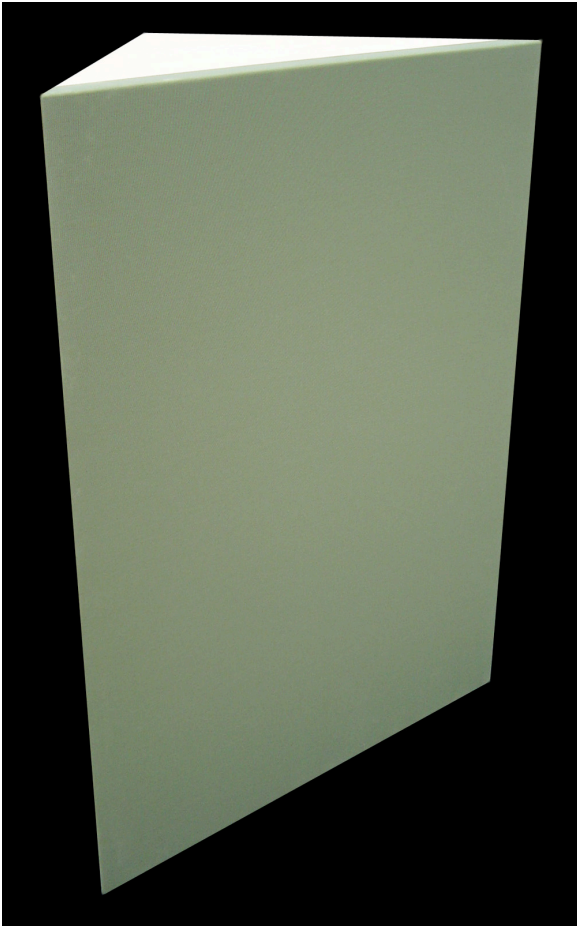

## ACOUSTIC PRODUCTS CORNER BASS TRAP®

The **Corner Bass Trap**® is an effective helping tool while treating room modal frequencies and sound reflections from walls and ceiling corners. All modes terminate in the corner of the room; applying bass trapping in this zone assures the highest effectively, thus reducing to a minimum the modal interference.

Another acoustical issue found is the "corner effect". Any sound wave reaching a corner is always returned towards the source. It happens independently of the angle of incidence with the reflection always coming back to its origin. The **Corner Bass Trap**® low frequency absorption efficiency is ideal for controlling low end within a room. Its absorptive face also eliminates mid and high frequency sound reflections, assuring a clean sweet spot and tight sound reproduction.

The **Corner Bass Trap**® core is made of fiberglass, one of the most effective absorbers with a superior performance than acoustic foams. A great variety of colors (up to 36 standard colors) can be chosen from our Color Sample Catalog.

The **Corner Bass Trap**® is manufactured under custom specs for every room. Standard dimensions are: 48" (1.22m) high by either 36" (0.91m) or 28" (0.71m) wide. Please contact MBR Design Group to submit your room information.